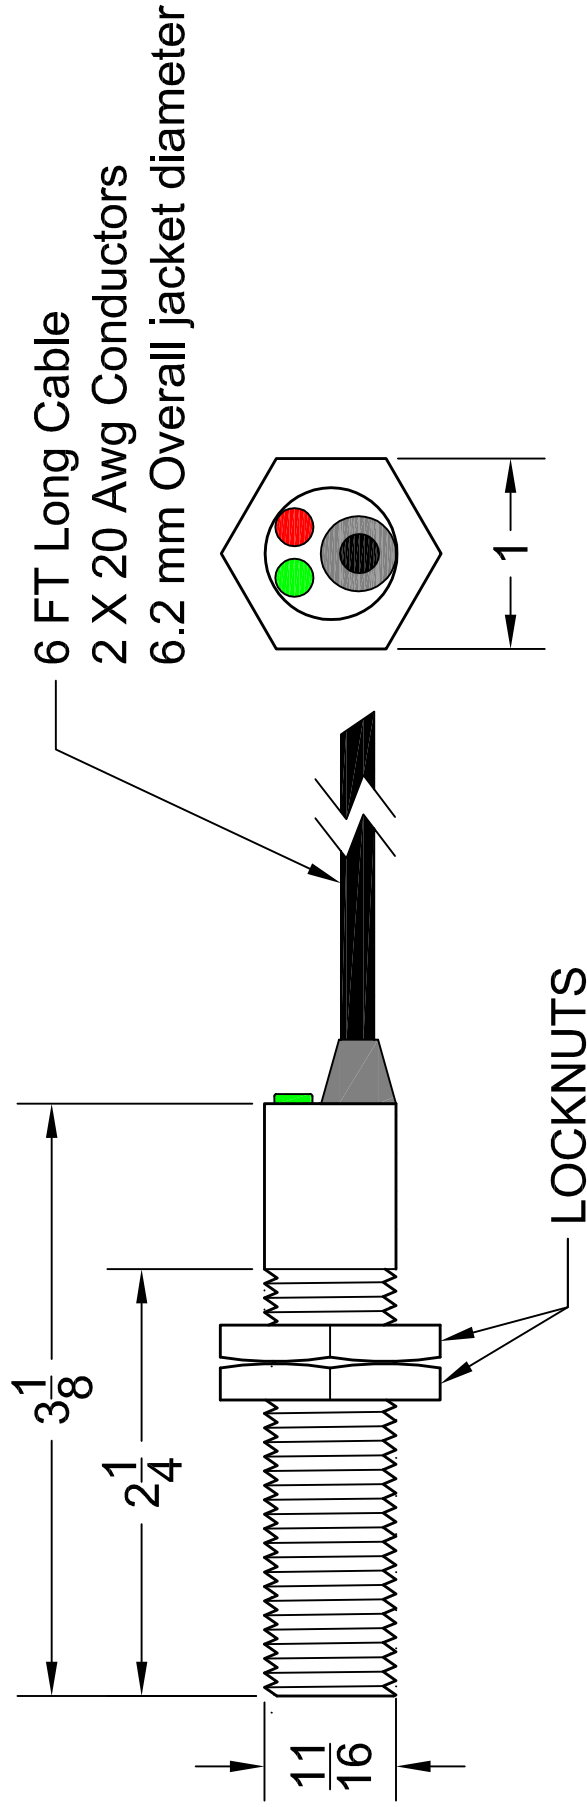

Note:
All dimensions listed in inches.

Components Limited
 www.go4b.com
 729 Sabrina Drive - East Peoria, IL 61611, USA
 Tel: 309-698-5611 Fax: 309-698-5615 Email: 4b-usa@go4b.com

Drawn By: DAVID BYARD
 Checked By: BRIAN KNAPP
 Date: 07/14/2009
 Date: 02/26/2010

Customer:	N/A
Description:	M1001V10F STOPSWITCH, CSA APPROVED CLASS II DIV I GROUPS E, F AND G.
Sales Order #	N/A
Scale:	NTS
Drawing #	M1001V10F
Rev:	0

Change Note	Rev	Date	Drawn	Check	Brief Description