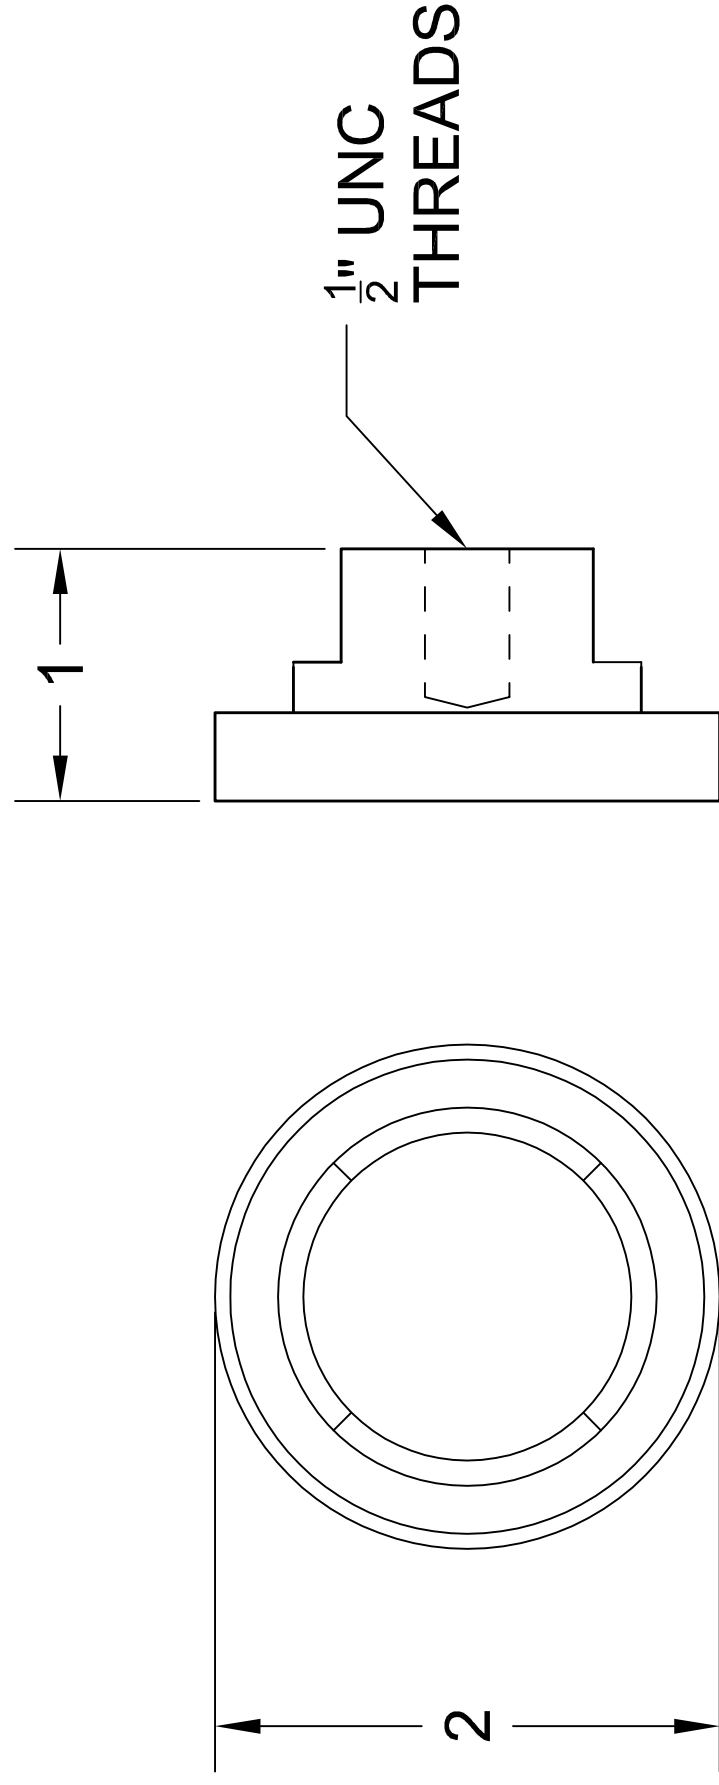

NOTE:
ALL DIMENSIONS IN INCHES

 4B Components Limited www.go4b.com 729 Sabrina Drive - East Peoria, IL 61611 USA Tel: 309-698-5611 Fax: 309-698-5615 Email: 4b-usa@go4b.com		Customer:	N/A		
		Description:	MAG2000 MAGNETIC CONNECTOR, 300 MAX RPM, 150LBS PULLING FORCE.		
Drawn By:	DAVID BYARD	Checked By:	BRIAN KNAPP		
Date:	05/24/2009	Date:	02/18/2010		
Scale:		Scale:	NTS		
Rev:		Rev:	0		
Change Note	Rev	Date	Drawn	Check	Brief Description