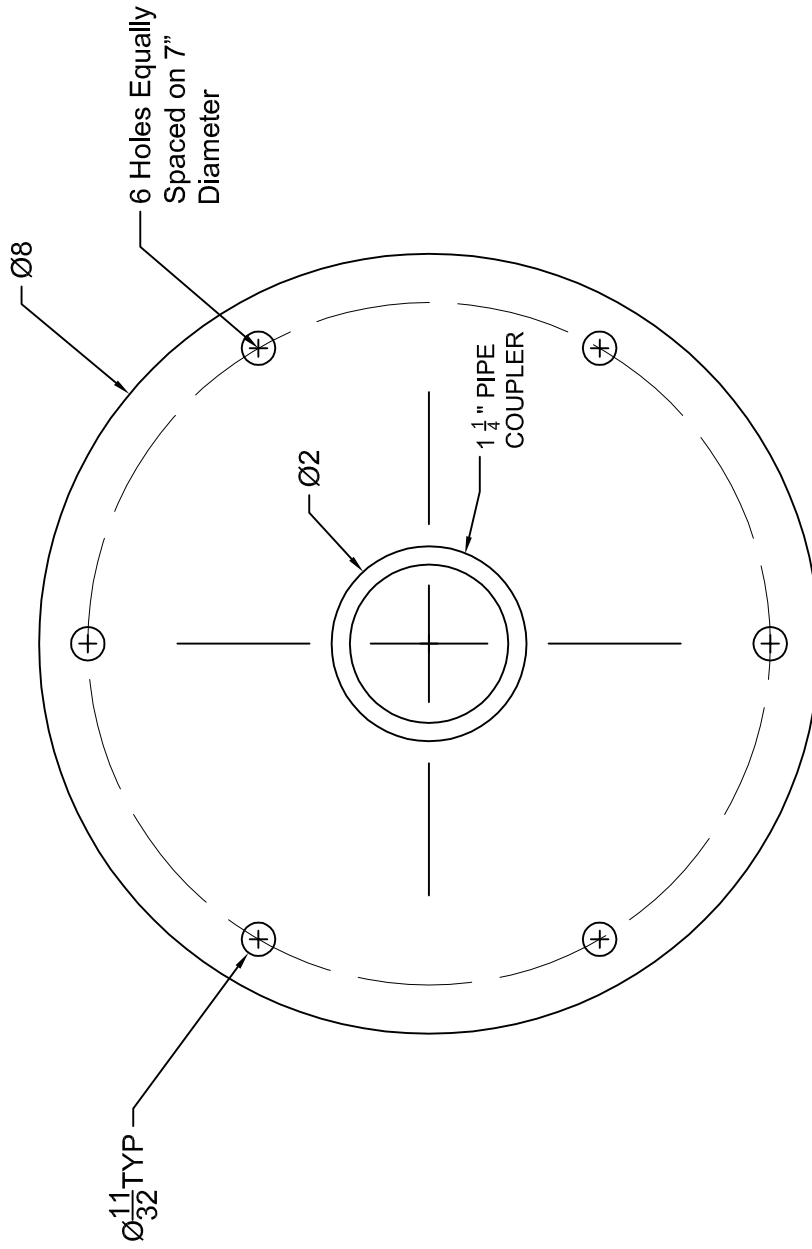

NOTE: ALL DIMENSIONS IN INCHES.

4B Components Limited
www.go4b.com

728 Sabrina Drive - East Peoria, IL 61611 USA
Tel: 309-698-5611 Fax: 309-698-5615 Email: 4b-usa@go4b.com

Drawn By: DAVID BYARD Checked By: BRIAN KNAPP Date: 01/15/2010

Customer: N/A

Description: STANDARD MOUNTING PLATE (SMP)

Sales Order #

Scale: N/A

Drawing #

Date: 01/27/2010

Change Note	Rev	Date	Drawn	Check	Brief Description