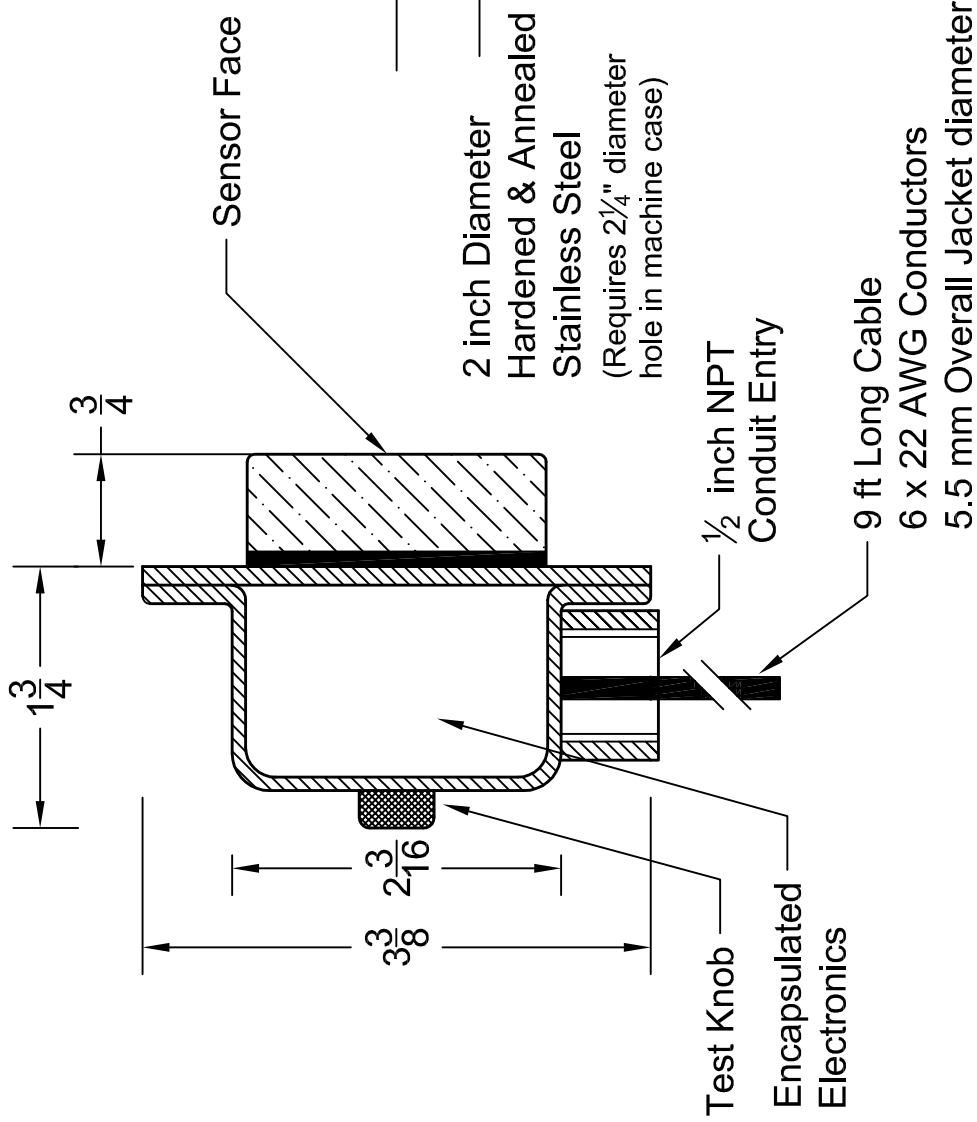

Note:
All dimensions in inches.

www.go4b.com

Drawn By: DAVID BYARD

Checked By: JOHNNY WHEAT

Date: 05/05/2009

Sales Order #

N/A

Scale:

NTS

Drawing #

TS2V4C

Rev:

0

Customer:

N/A

Description: