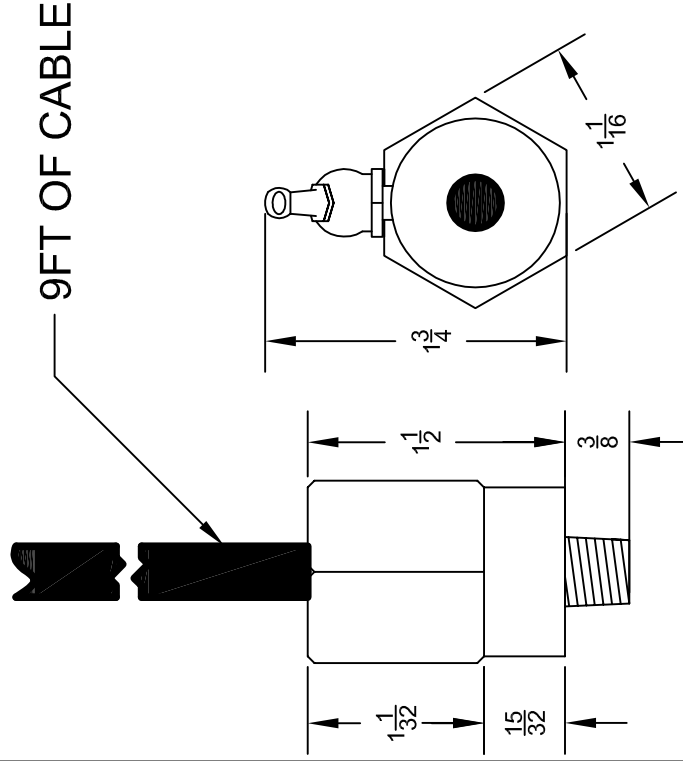

NOTE: ALL DIMENSIONS LISTED IN INCHES.

1/8" NPT THREADS

45°

1/2" NPT CONDUIT ENTRY

2 WIRE 22 AWG WITH SHIELD. OVERALL JACKET DIAMETER 6.5mm.

www.go4b.com

729 Sabrina Drive - East Peoria, IL 61611 USA
Tel: 309-698-5611 Fax: 309-698-5615 Email: 4b-usa@go4b.com

Drawn By: DAVID BYARD Checked By: BRIAN KNAPP

Date: 01/11/2010 Date: 02/26/2010

Customer:

N/A

Description:
WDB24V3C BEARING TEMPERATURE SENSOR

Sales Order #

N/A

Drawing #

WDB24V3C

Scale:

NTS

Rev:

0

Brief Description

Check

Drawn