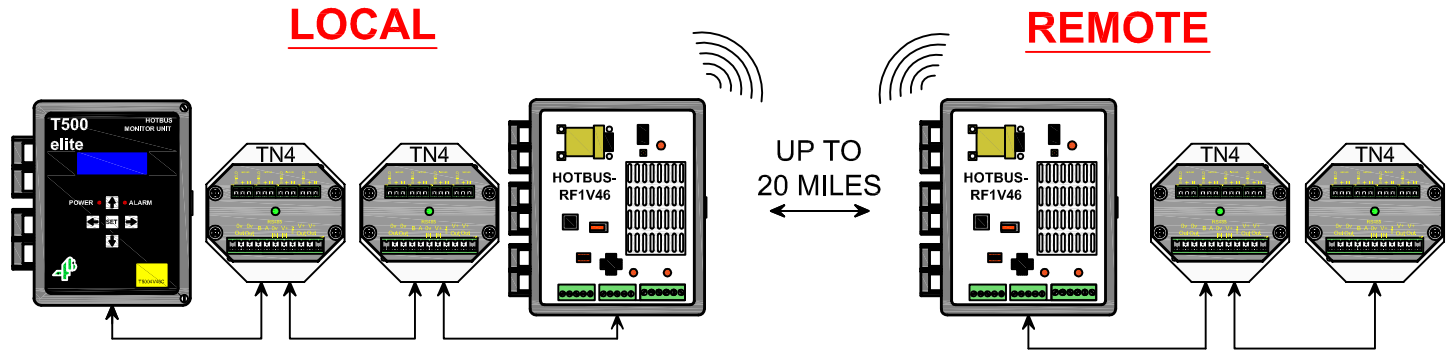

# HOTBUS WIRELESS CONNECTIVITY.

1. HOTBUS NETWORK WITH WIRELESS CONNECTION BETWEEN NODES. (MAX 64 TN4 NODES)

2. HOTBUS NETWORK WITH WIRELESS CONNECTION TO MULTIPLE BATTERY POWERED REMOTE NODES. (MAX 16 DX99 NODES)

3. HOTBUS NETWORK WITH WIRELESS CONNECTION TO PC RUNNING LOGGING/TRENDING SOFTWARE.