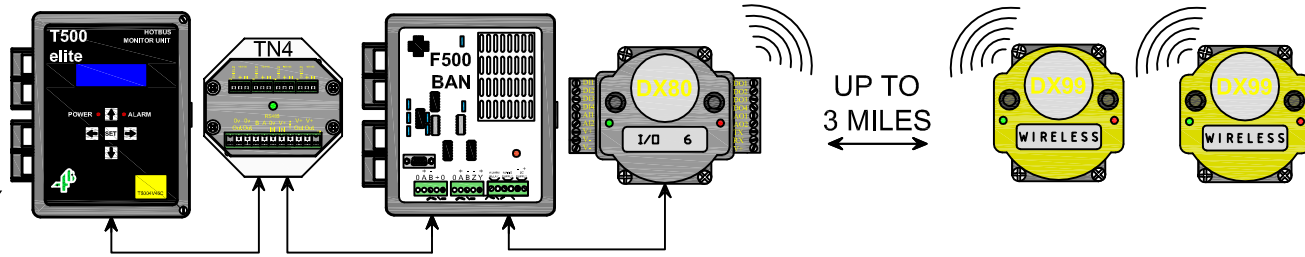

# HOTBUS WIRELESS CONNECTIVITY.

1. HOTBUS NETWORK WITH WIRELESS CONNECTION BETWEEN NODES. (MAX 64 TN4 NODES)

2. HOTBUS NETWORK WITH WIRELESS CONNECTION TO MULTIPLE BATTERY POWERED REMOTE NODES. (MAX 16 DX99 NODES)

3. HOTBUS NETWORK WITH WIRELESS CONNECTION TO PC RUNNING LOGGING/TRENDING SOFTWARE.