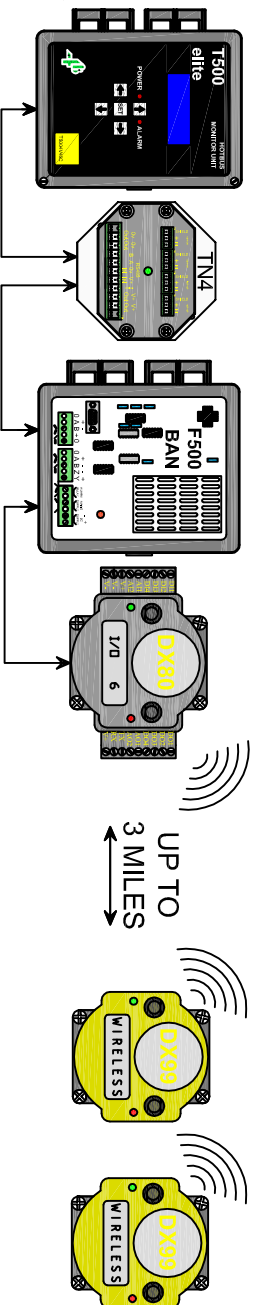

www.go4b.com

4B
Components
Limited

HOTBUS WIRELESS CONNECTIVITY.

LOCAL

REMOTE

1. HOTBUS NETWORK WITH WIRELESS CONNECTION BETWEEN NODES. (MAX 64 TN4 NODES)

2. HOTBUS NETWORK WITH WIRELESS CONNECTION TO MULTIPLE BATTERY POWERED REMOTE NODES. (MAX 16 DX99 NODES)

3. HOTBUS NETWORK WITH WIRELESS CONNECTION TO PC RUNNING LOGGING/RENDING SOFTWARE.