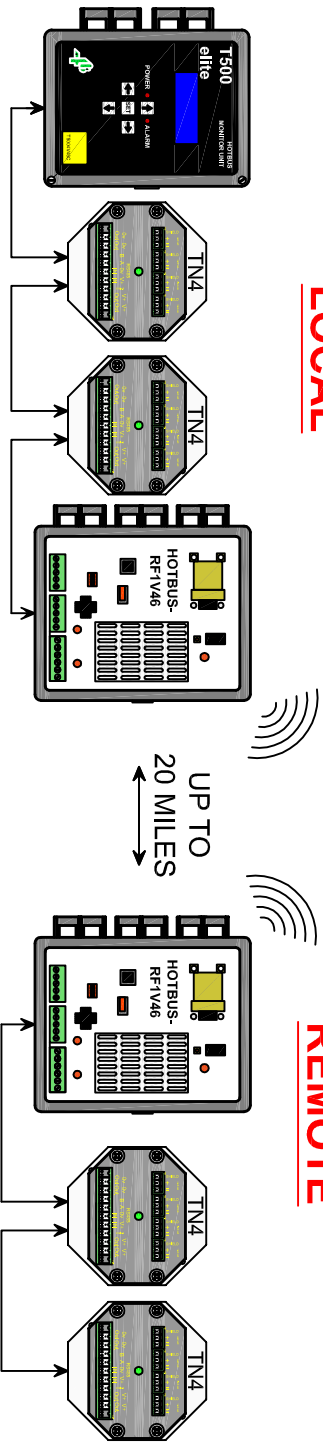

www.go4b.com

4B
Components
Limited

HOTBUS WIRELESS CONNECTIVITY.

LOCAL

REMOTE

1. HOTBUS NETWORK WITH WIRELESS CONNECTION BETWEEN NODES. (MAX 64 TN4 NODES)

2. HOTBUS NETWORK WITH WIRELESS CONNECTION TO MULTIPLE BATTERY POWERED REMOTE NODES. (MAX 16 DX99 NODES)

3. HOTBUS NETWORK WITH WIRELESS CONNECTION TO PC RUNNING LOGGING/RENDING SOFTWARE.