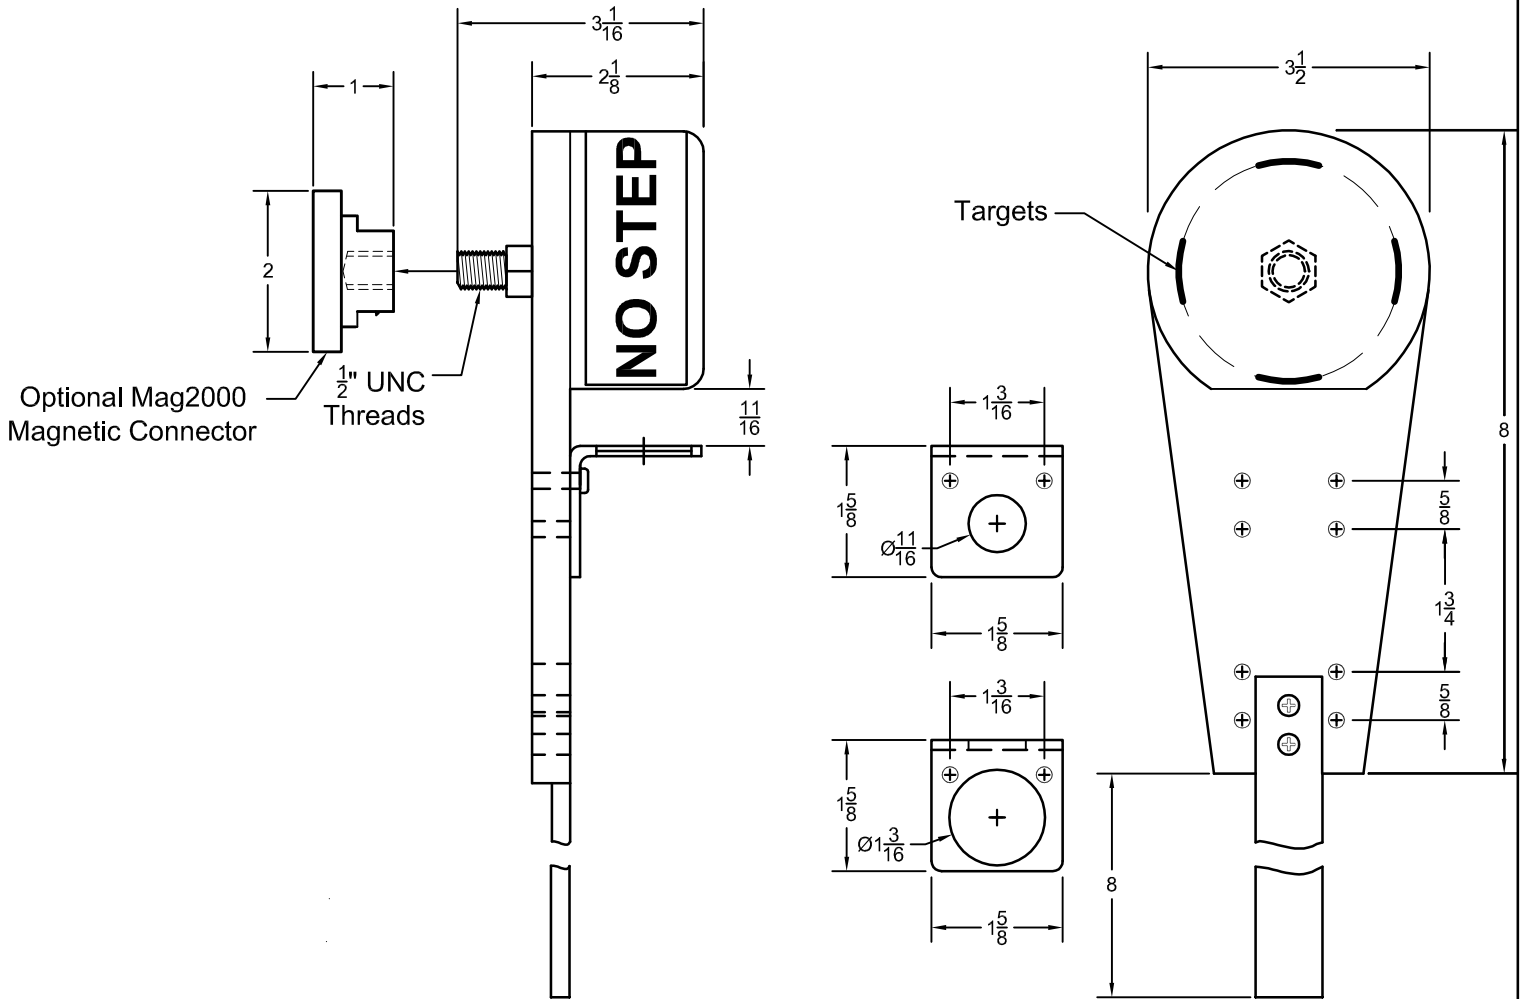

NOTE:
ALL DIMENSIONS IN INCHES

Customer:	
N/A	
Description: WG1-4B-4, 4 PULSE WHIRLIGIG WITH MAG2000 MAGNETIC CONNECTOR.	
Sales Order #	Scale:
N/A	NTS
Drawn By: DAVID BYARD	Checked By: BRIAN KNAPP
Date: 01/11/2010	Date: 02/12/2010
Drawing #	Rev:
WG1-4B-4	0

Change Note	Rev	Date	Drawn	Check	Brief Description